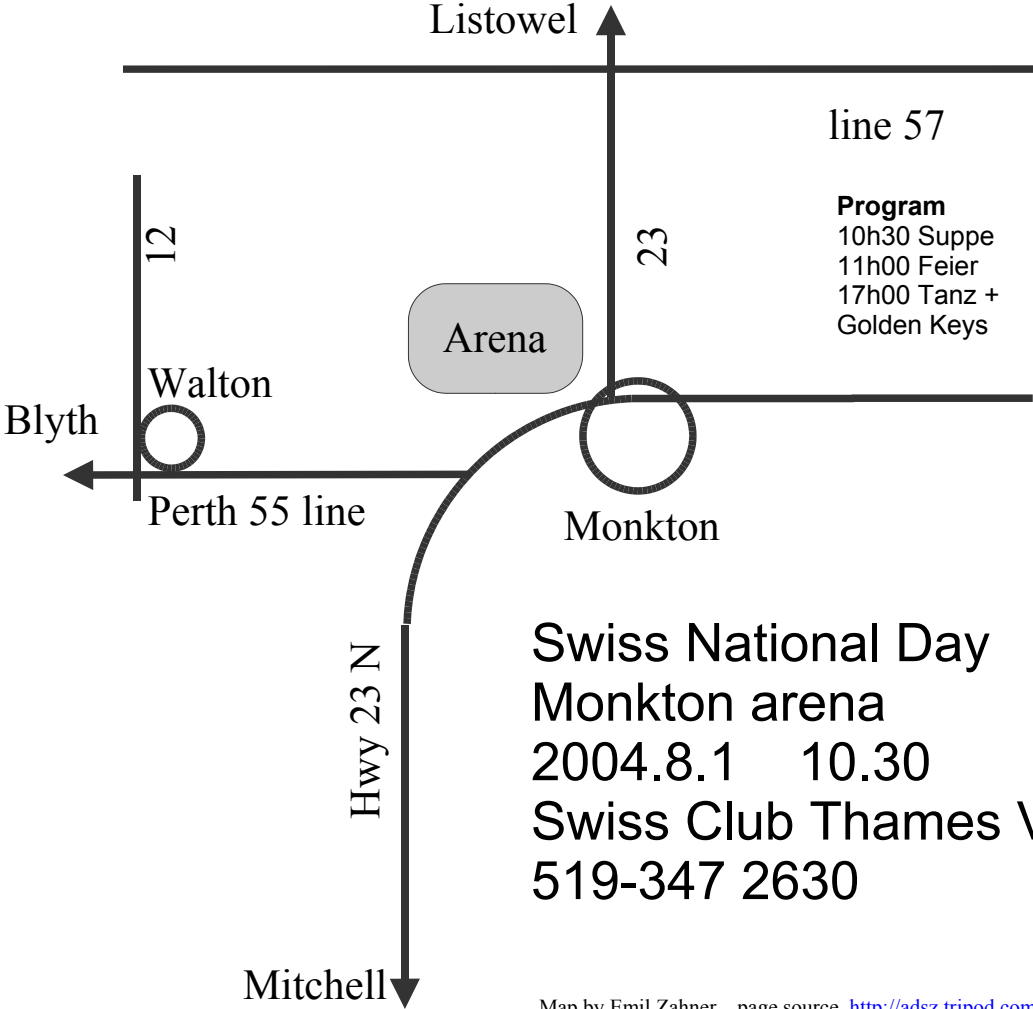

Swiss Club Thames Valley

line 57

Program
10h30 Suppe
11h00 Feier
17h00 Tanz +
Golden Keys

Arena

Walton

Blyth

Perth 55 line

Monkton

Hwy 23 N

Swiss National Day
Monkton arena
2004.8.1 10.30
Swiss Club Thames Valley
519-347 2630

Mitchell

Map by Emil Zahner, page source <http://adsz.tripod.com> – Services – Swiss links